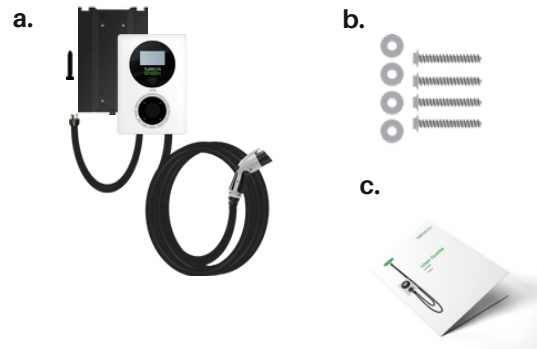

### Level 2 Charging

Add 200 miles of  
range overnight

## WHAT'S IN INSIDE OF THE BOX

Check the box to ensure you have the Quick Start Guide, this installation guide, and these parts:

- Charging station
  - Mounting Bracket
  - Input Cable (2 ft.)
  - Output Cable (18 ft./24 ft. optional)
  - Device/Mounting Bracket Joiner Screw
- Screws (4) and washers (4)
- User Guide